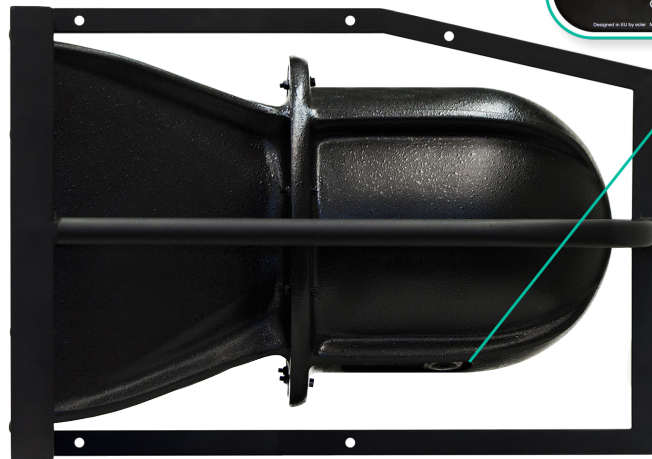

eHORN10

wecler
ESSENTIALS

KEY FEATURES

- ABS weatherproof
- Suitable for outdoor applications
- Power tapplings for 70V and 100V
- EASE Win file available (eHORN10)

	ePRS10Ti	ePRS20Ti	ePHS30Ti	eMSP50Ti	eHORN10
RMS power / Program power (8Ω)	-	-	30W / 60W	50W / 100W	240W / 480W
Power selector @ 100V	2,5/5/10 W	5/10/20 W	5/10/20/30 W	3,5/4,5/9/12,5/25/50 W	60/120/240 W
Others	5" driver	6,5" driver	IP66	IP66 + 6,5" LF driver / 1" HF driver	IP46 + 10" LF driver / 1" HF driver
SPL 1W/1m	90 dB	92 dB	108 dB	97 dB	103 dB
Dimensions / Weight	øxH: 138x200mm / 1,5 kg.	øxH: 177x245mm / 2,4 kg.	øxH: 240x303mm / 2,6 kg.	HxWxD: 370x270x305mm / 5,2 kg.	HxWxD: 452x452x603mm / 22,5 kg.