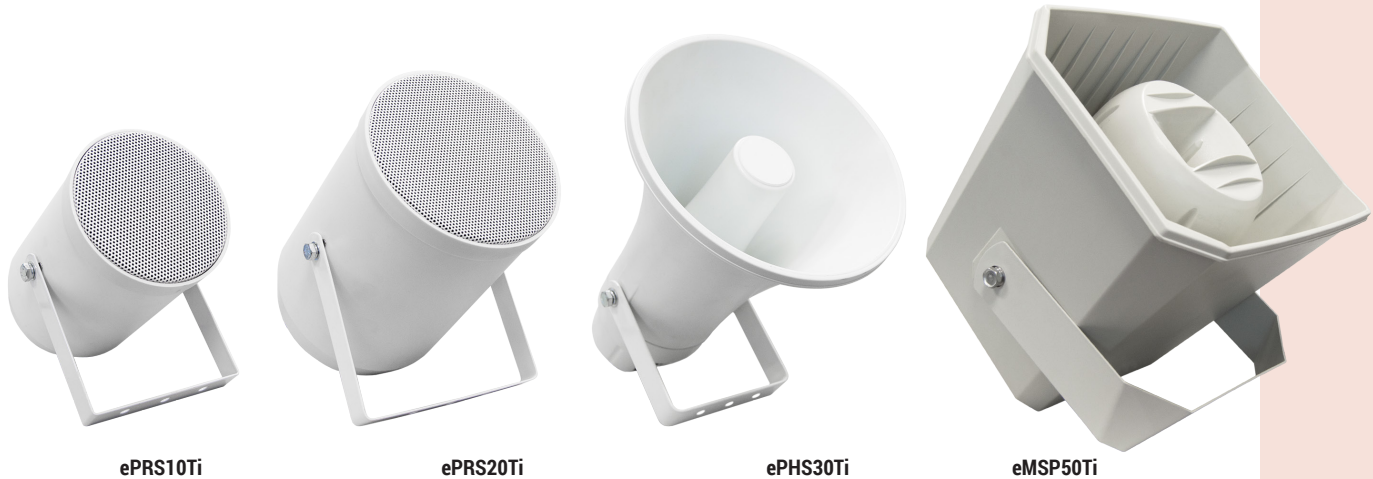

APPLICATIONS

- General paging and background music reproduction in 70V/100V installations

Sound projectors carefully selected for the most extended 70V/100V paging and background music applications, offering durability and optimal speech and music reproduction. Manufactured in reinforced ABS, suitable for outdoor superior performance.

- ABS weatherproof
- Suitable for outdoor applications
- Power tapplings for 70V and 100V
- EASE Win file available (eHORN10)

	ePRS10Ti	ePRS20Ti	ePHS30Ti	eMSP50Ti	eHORN10
RMS power / Program power (8Ω)	-	-	30W / 60W	50W / 100W	240W / 480W
Power selector @ 100V	2,5/5/10 W	5/10/20 W	5/10/20/30 W	3,5/4,5/9/12,5/25/50 W	60/120/240 W
Others	5" driver	6,5" driver	IP66	IP66 + 6,5" LF driver / 1" HF driver	IP46 + 10" LF driver / 1" HF driver
SPL 1W/1m	90 dB	92 dB	108 dB	97 dB	103 dB
Dimensions / Weight	øxH: 138x200mm / 1,5 kg.	øxH: 177x245mm / 2,4 kg.	øxH: 240x303mm / 2,6 kg.	HxWxD: 370x270x305mm / 5,2 kg.	HxWxD: 452x452x603mm / 22,5 kg.